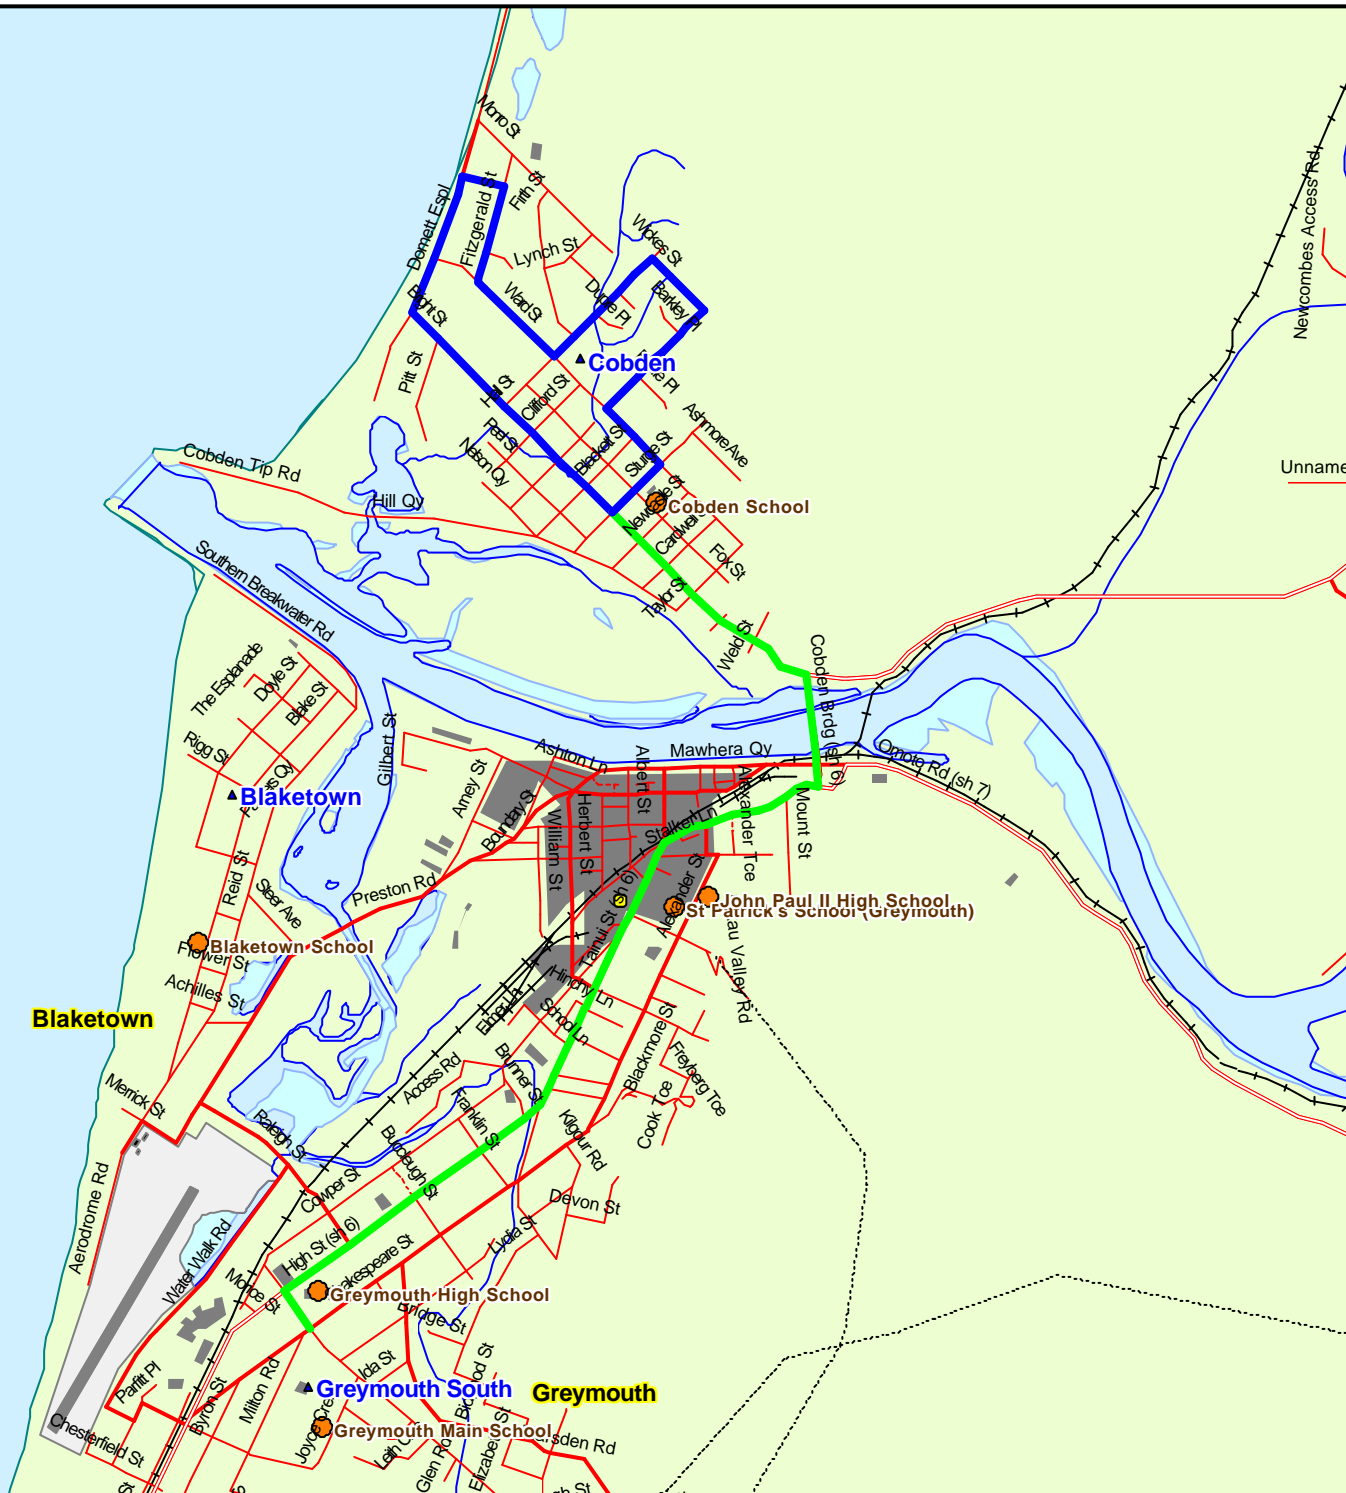

Route No : 7057

A	B
RouteNo	7057
RouteName	Greymouth High
MapDistance	11.35
DailyDistance	22.71
RouteType	D
LastModified	17 July 2001

Multiple of Route

- 1
- 2
- 3
- 4
- 5
- 6

1cm = .25km

Printed: 22 March 2005

Sourced from LINZ data. Crown and Critchlow Copyright reserved.