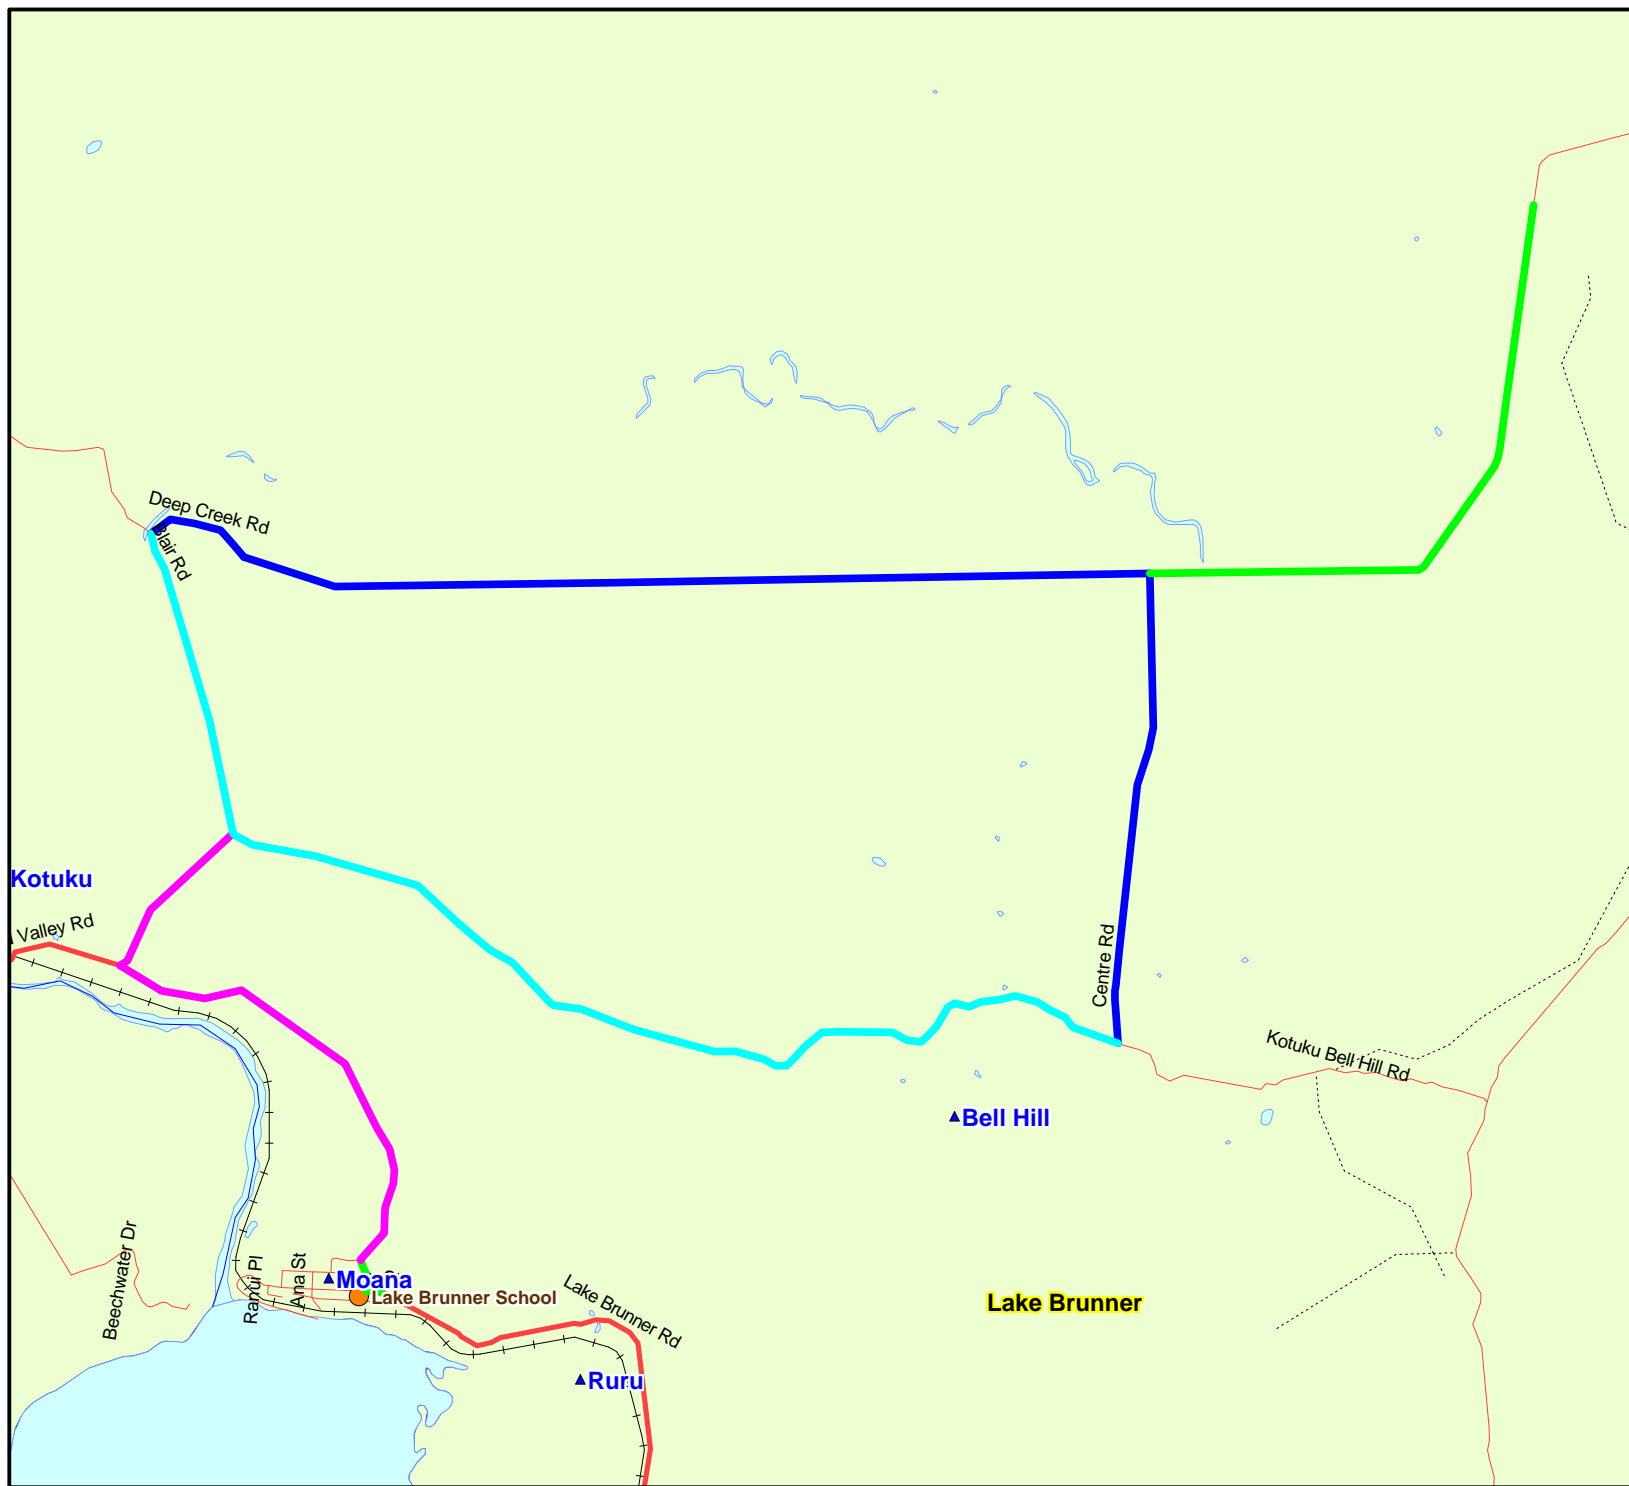

**Route No : 7059**

A	B
RouteNo	7059
RouteName	Lake Brunner
MapDistance	68.33
DailyDistance	136.65
RouteType	D
LastModified	6 August 2007

**Multiple of Route**

-  1
-  2
-  3
-  4
-  5
-  6

1cm = .57km

Printed: 6 August 2007

**CRITCHLOW**  
Sourced from LINZ data. Crown and Critchlow  
 Copyright reserved.