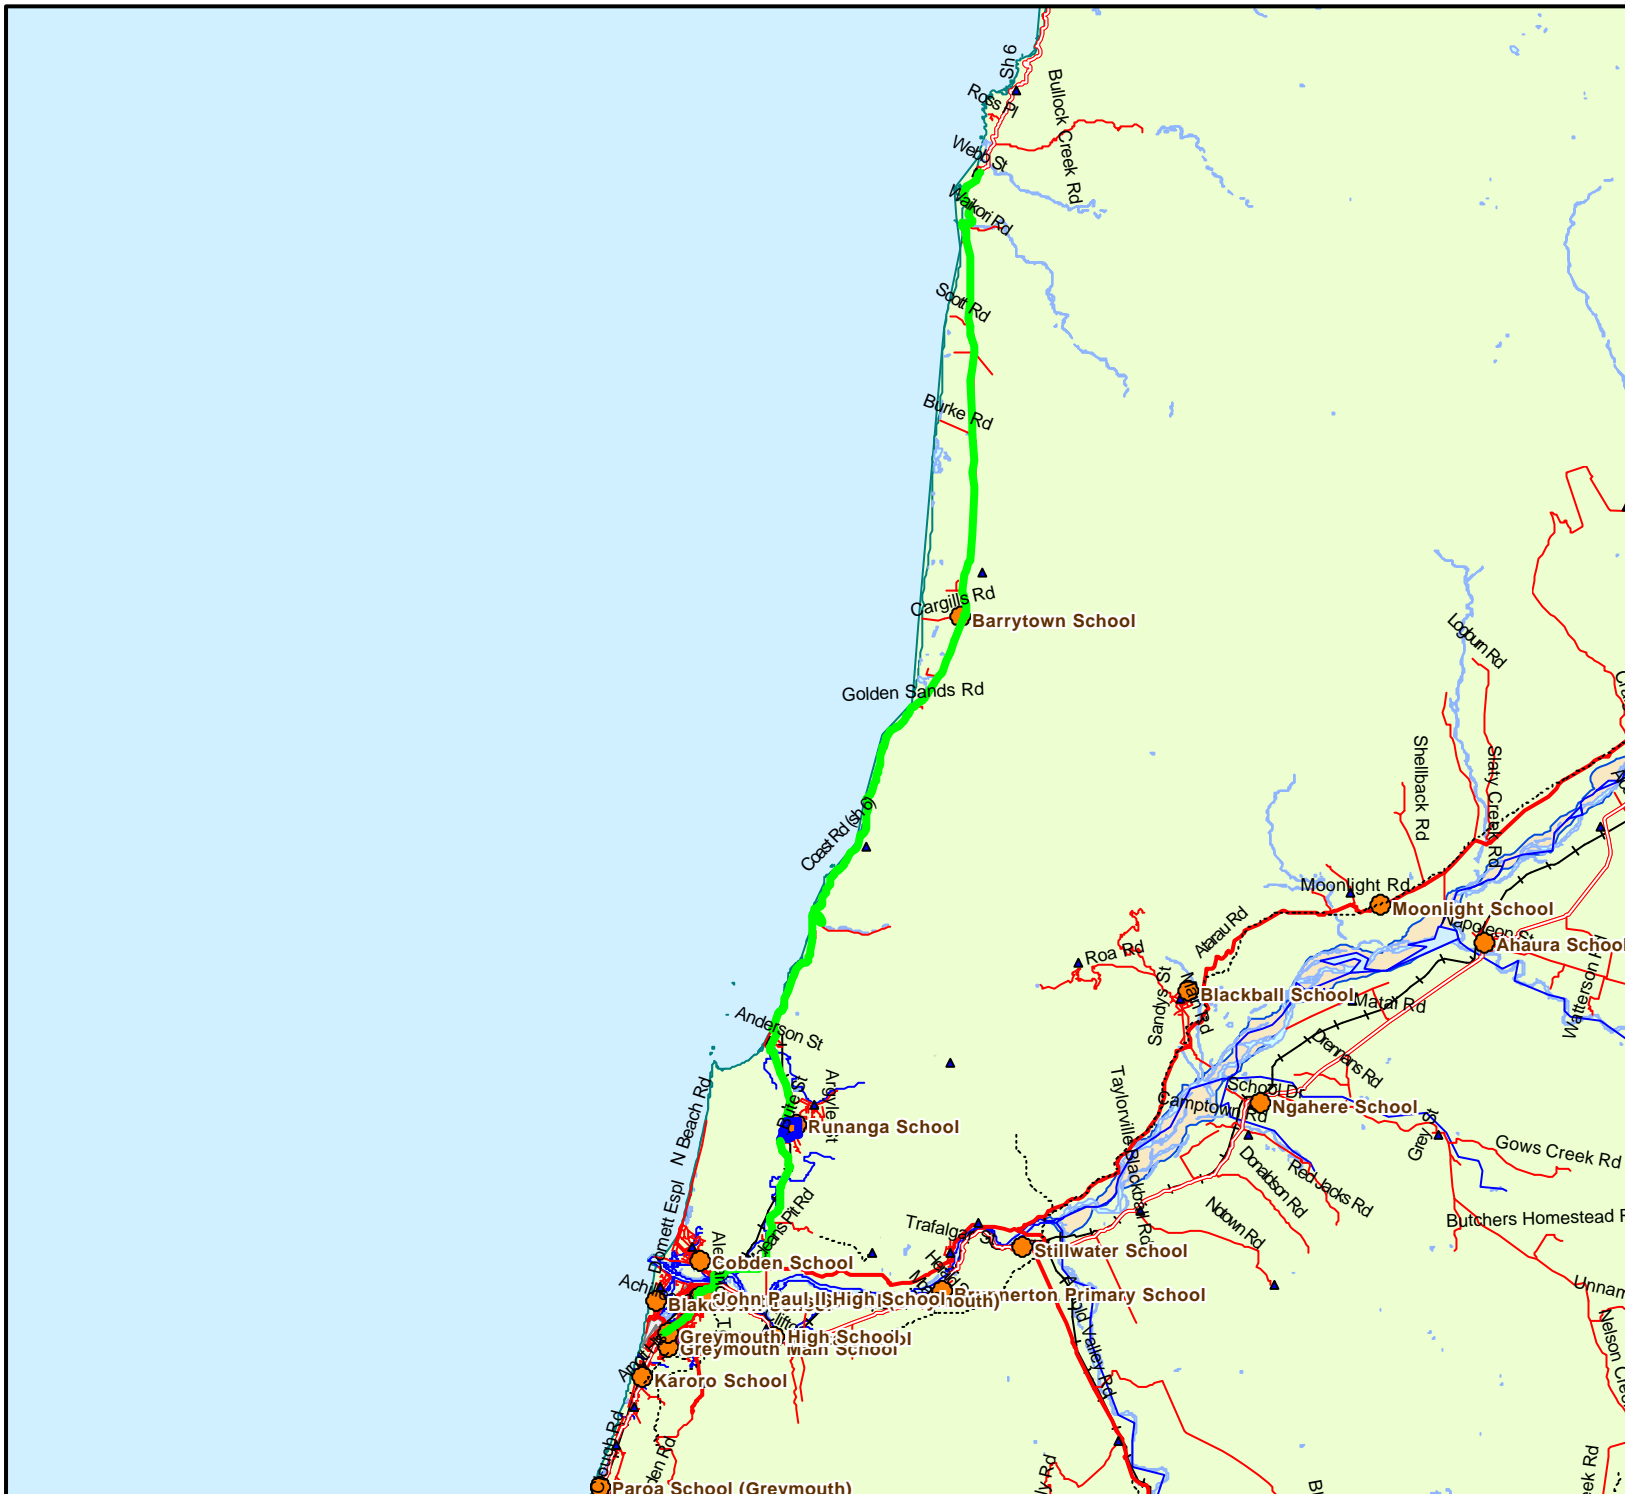

# Route No : 7161

A	B
RouteNo	7161
RouteName	Greymouth High
MapDistance	93.84
DailyDistance	187.68
RouteType	D
LastModified	25 May 2001

## Multiple of Route

- 1
- 2
- 3
- 4
- 5
- 6

1 cm = 2.66km

Printed: 22 March 2005